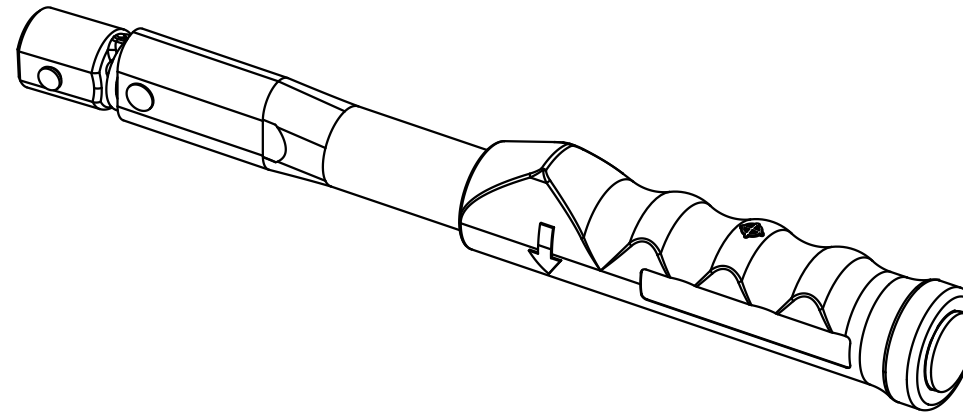

11170 - TH MDL 60 'P' TYPE FEMALE 9 x 12mm

11170 - TH MDL 60 'P' TYPE FEMALE 9 x 12mm

11516	1	TRANSVERSE LINK ASSY PROFESSIONAL
11521	1	SHAPED WASHER
11522	1	END STOP
11680	1	ADJUSTING NUT AND SCREW P TYPE THREADED END
11681	1	HANDLE P TYPE PRESS ON
11682	1	SOCKET 13mm AF FOR P TYPE PROFESSIONAL ADJUSTING
11683.BLK	1	END CAP DOMED P TYPE PROF BLACK
11689	1	MDL 60 ASSY9x12 FEMALE END ASSY
11739	1	MDL60 BODY TUBE FOR PROF.
25887	1	HEX.NUT.M8 H.TEN.
25947	1	WASHER .39/.395 x .65 x .018 REF SR 126J
26033	1	PIVOT PIN TES 3487
28096	1	COMP. SPRING FOR TW MACHANISM
28543.BLK	1	O RING BLACK VITON 15.54 ID
Part No	Qty	Description