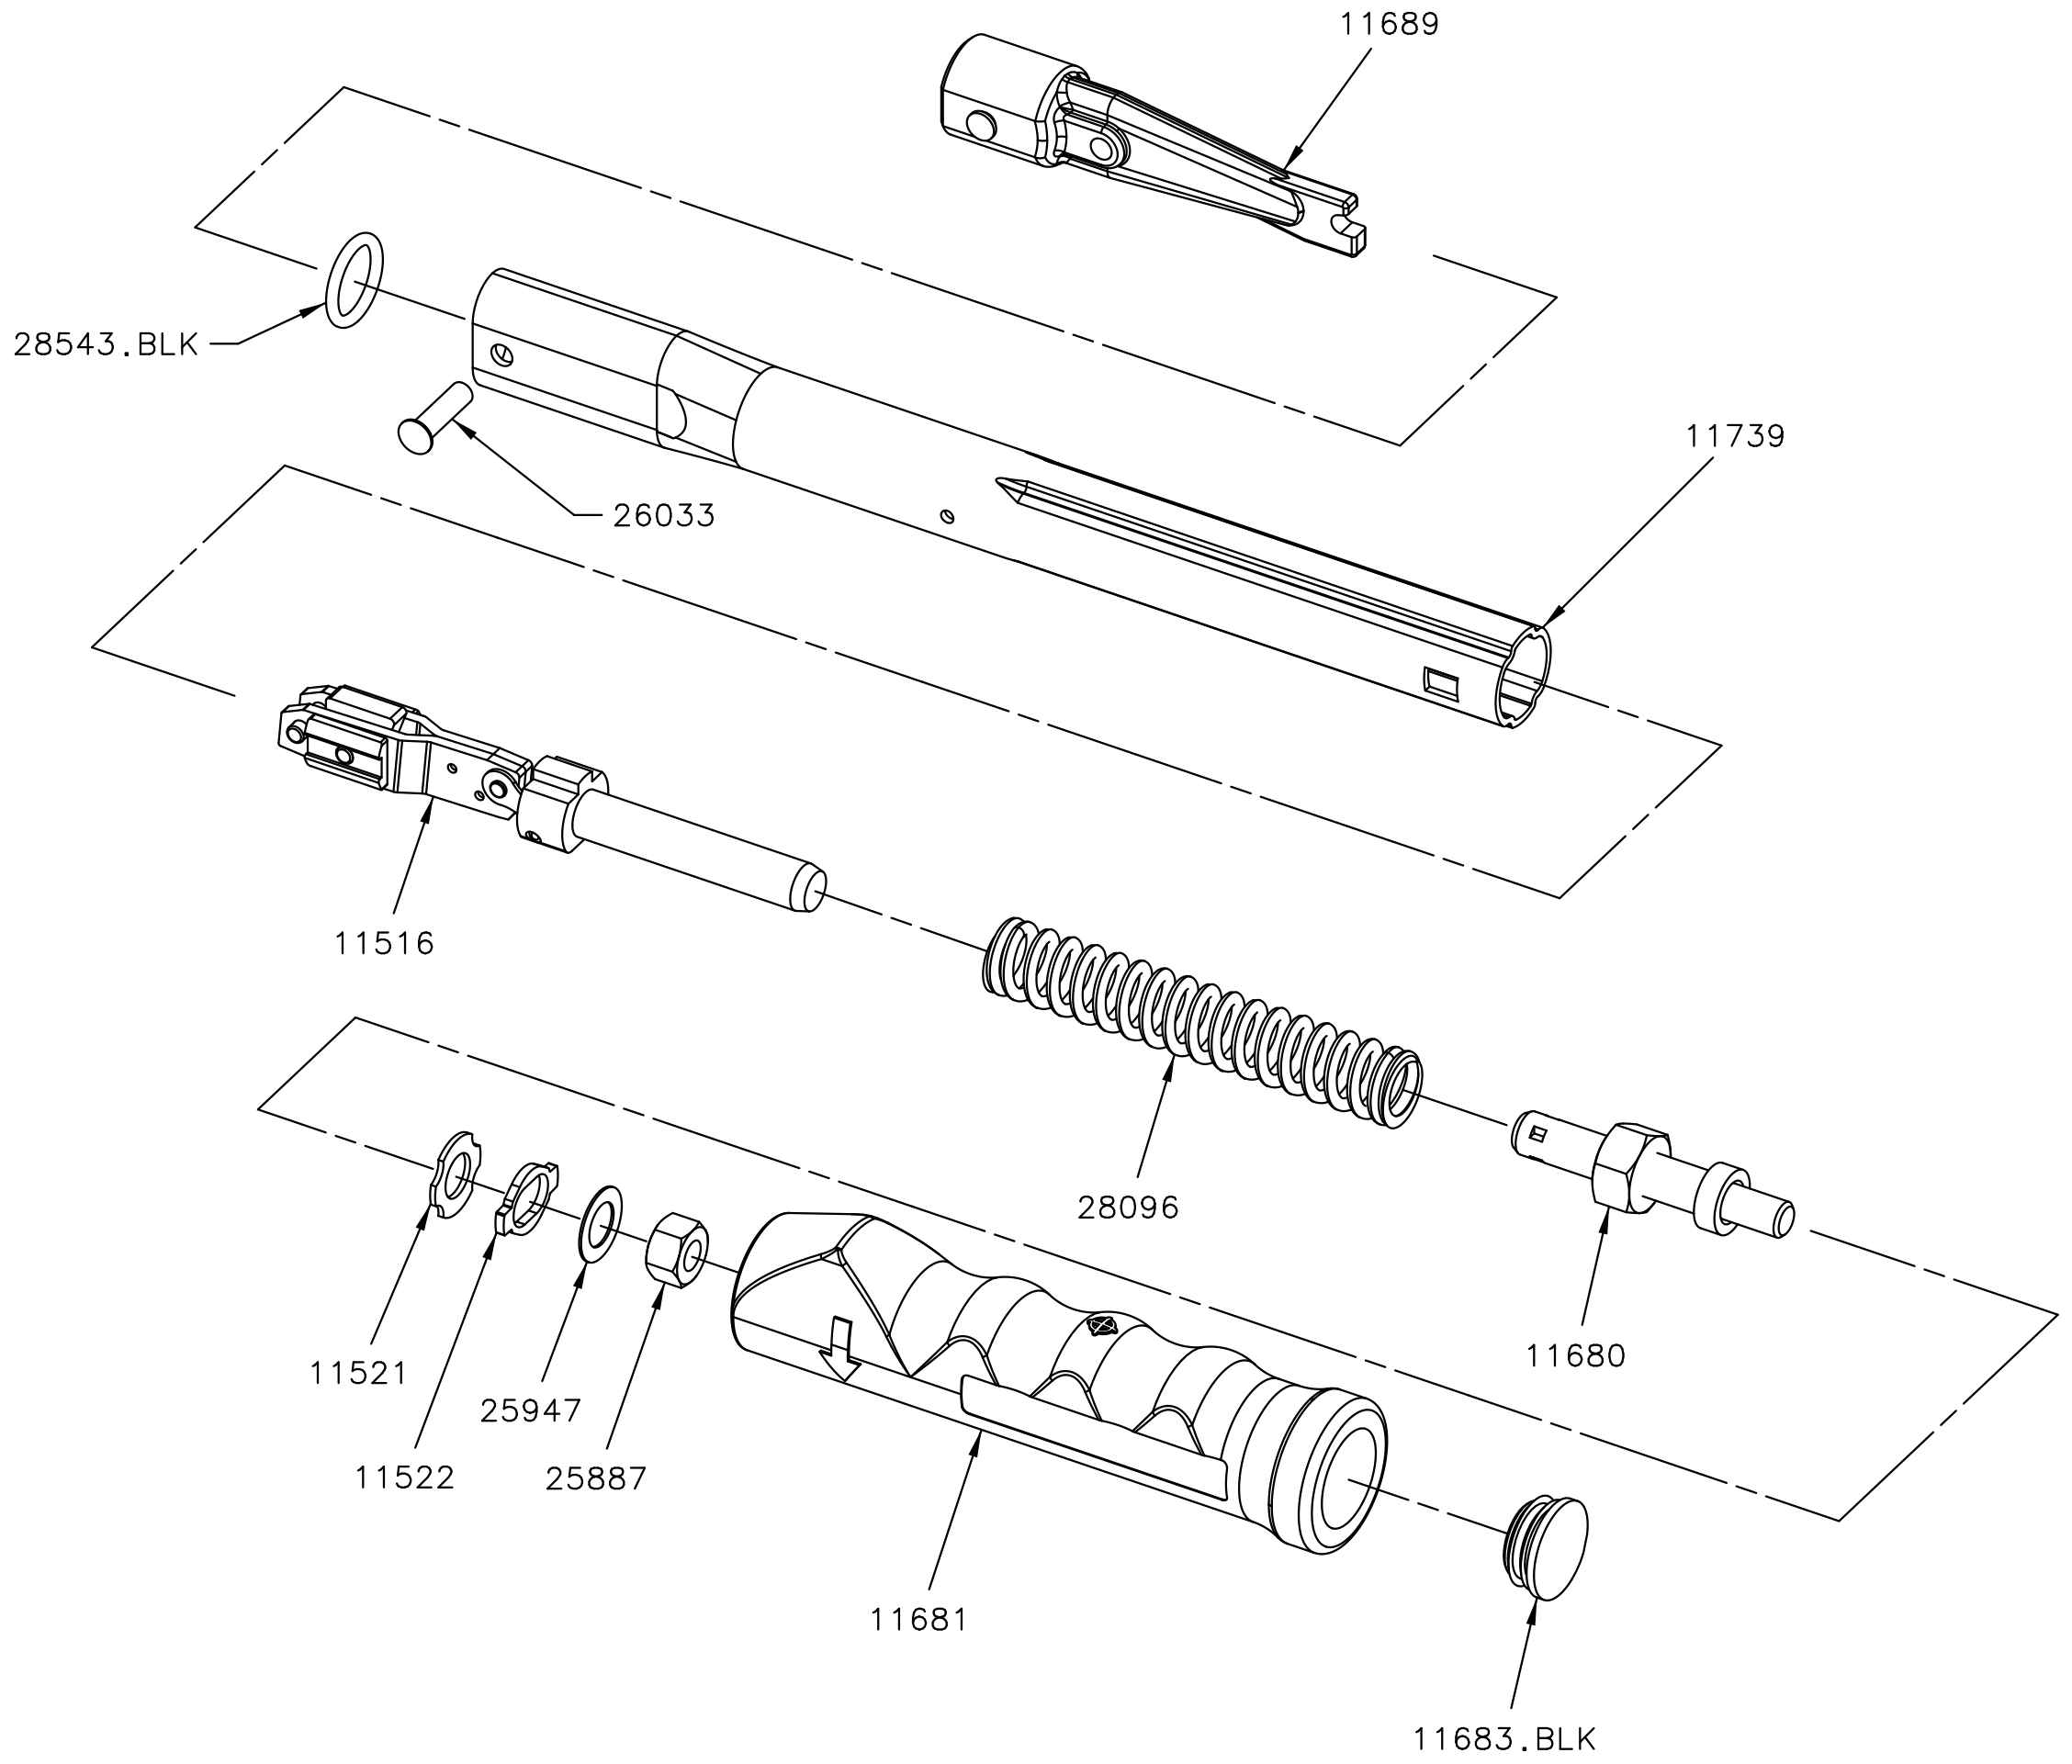

11170 - TH MDL 60 'P' TYPE FEMALE 9 x 12mm

11170 - TH MDL 60 'P' TYPE FEMALE 9 x 12mm

11516	1	TRANSVERSE LINK ASSY PROFESSIONAL
11521	1	SHAPED WASHER
11522	1	END STOP
11680	1	ADJUSTING NUT AND SCREW P TYPE THREADED END
11681	1	HANDLE P TYPE PRESS ON
11682	1	SOCKET 13mm AF FOR P TYPE PROFESSIONAL ADJUSTING
11683.BLK	1	END CAP DOMED P TYPE PROF BLACK
11689	1	MDL 60 ASSY9x12 FEMALE END ASSY
11739	1	MDL60 BODY TUBE FOR PROF.
25887	1	HEX.NUT.M8 H.TEN.
25947	1	WASHER .39/.395 x .65 x .018 REF SR 126J
26033	1	PIVOT PIN TES 3487
28096	1	COMP. SPRING FOR TW MACHANISM
28543.BLK	1	O RING BLACK VITON 15.54 ID
Part No	Qty	Description