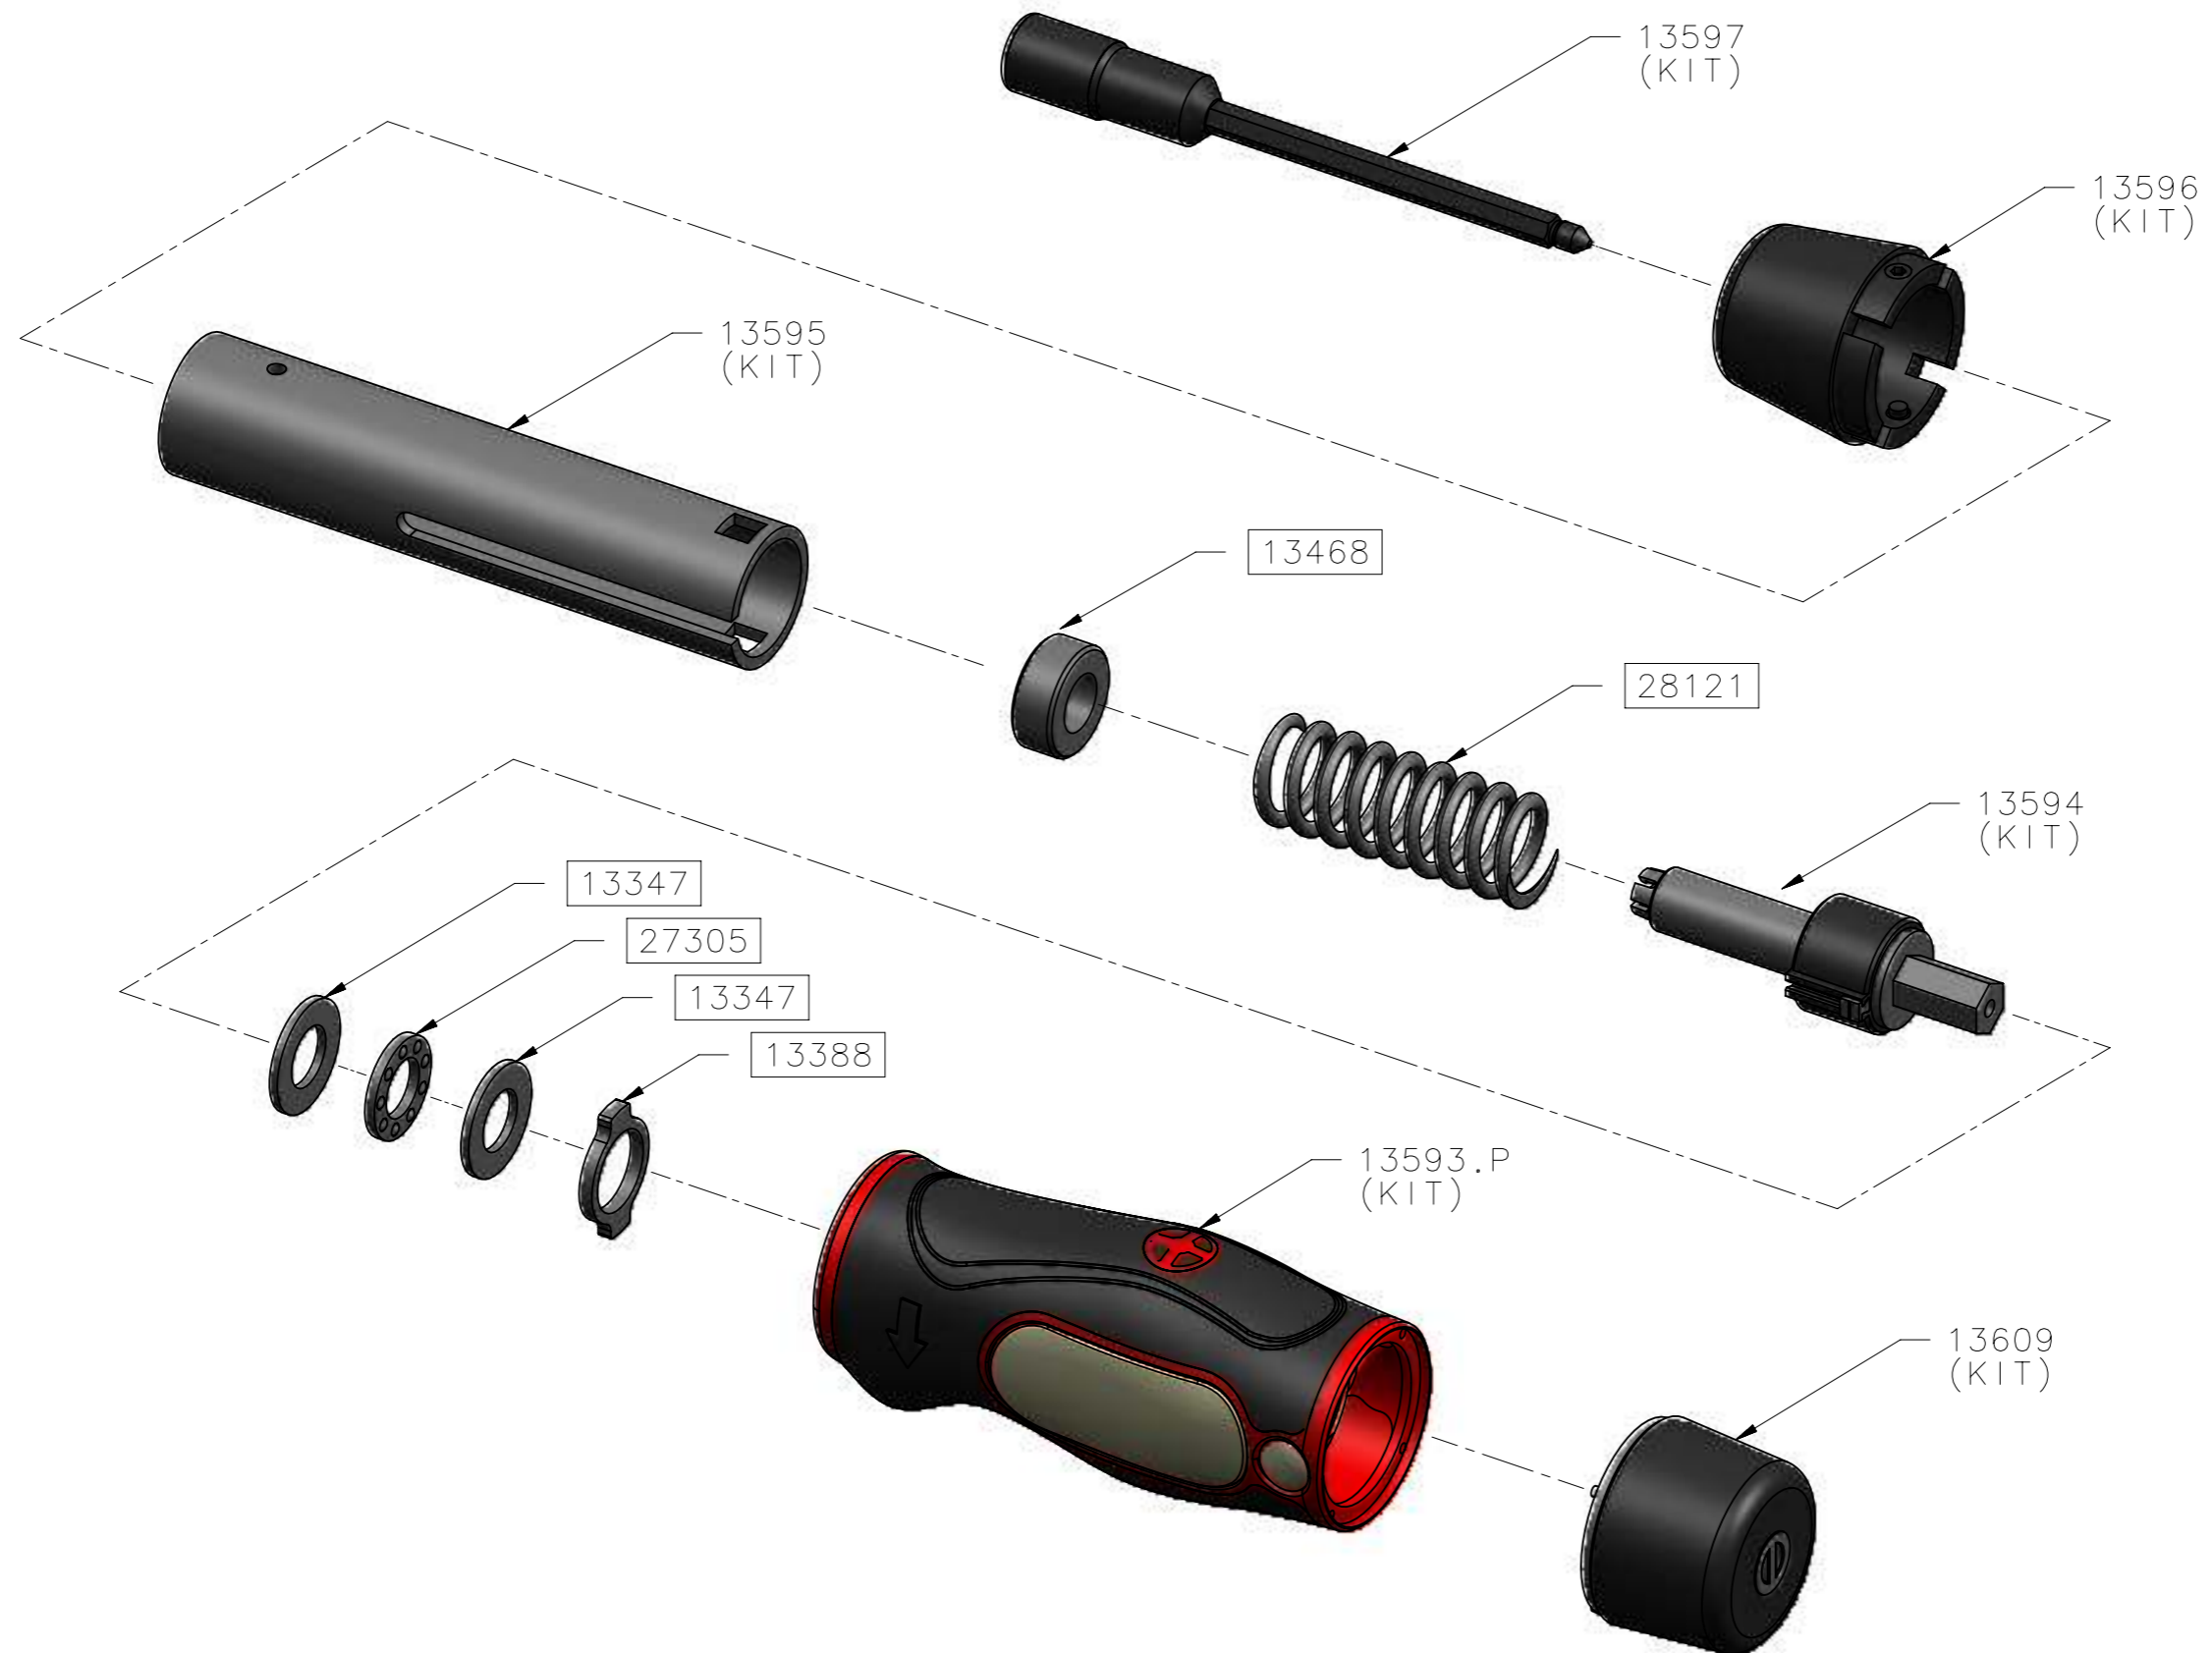

13512 - TT SCREWDRIVER 1.2 - 6.0N.m 'P' TYPE - SPARES LISTING

ALL BOXED PART NUMBERS ARE SUBJECT TO A MINIMUM ORDER QUANTITY