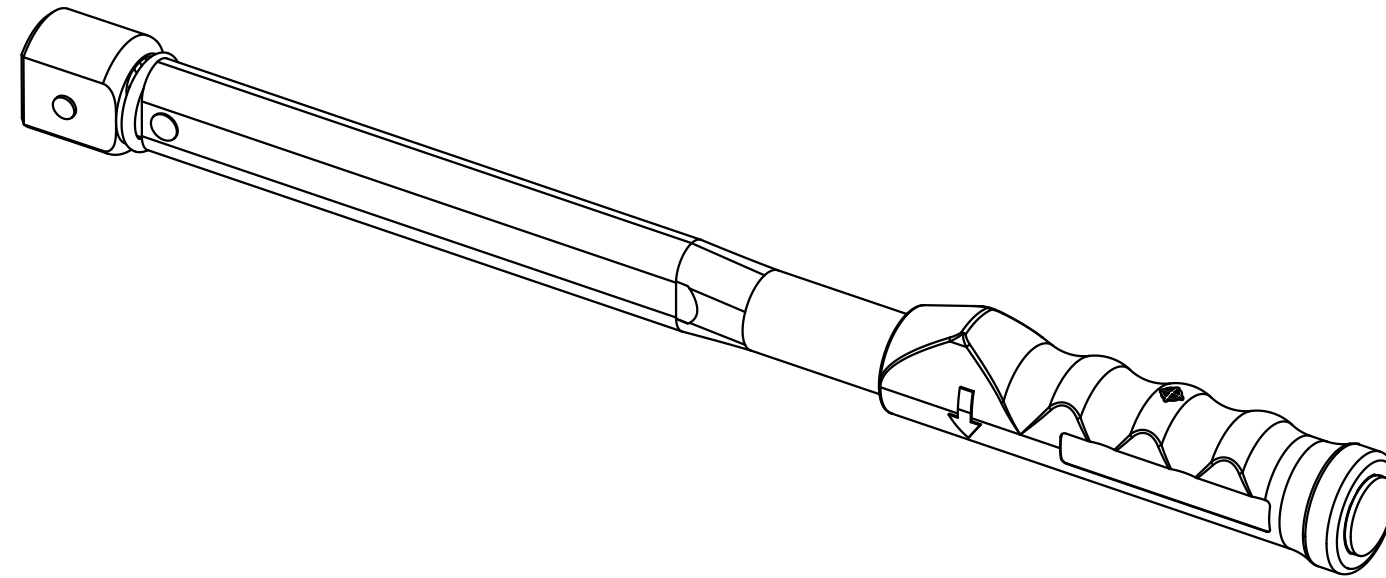

11152 - TH MDL 200 'P' TYPE FEMALE 14 x 18mm

11152 - TH MDL 200 'P' TYPE FEMALE 14 x 18mm

11516	1	TRANSVERSE LINK ASSY PROFESSIONAL
11521	1	SHAPED WASHER
11522	1	END STOP
11612	1	MDL200 LEVER ARM FEMALE T/H 14 x 18mm
11680	1	ADJUSTING NUT AND SCREW P TYPE THREADED END
11681	1	HANDLE P TYPE PRESS ON
11682	1	SOCKET 13mm AF FOR P TYPE PROFESSIONAL ADJUSTING
11683.BLK	1	END CAP DOMED P TYPE PROF BLACK
11741	1	MDL200 BODY TUBE
25887	1	HEX.NUT.M8 H.TEN.
25947	1	WASHER .39/.395 x .65 x .018 REF SR 126J
26033	1	PIVOT PIN TES 3487
28096	1	COMP. SPRING FOR TW MACHANISM
28540.BLK	1	O RING BLACK VITON BS208
Part No	Qty	Description