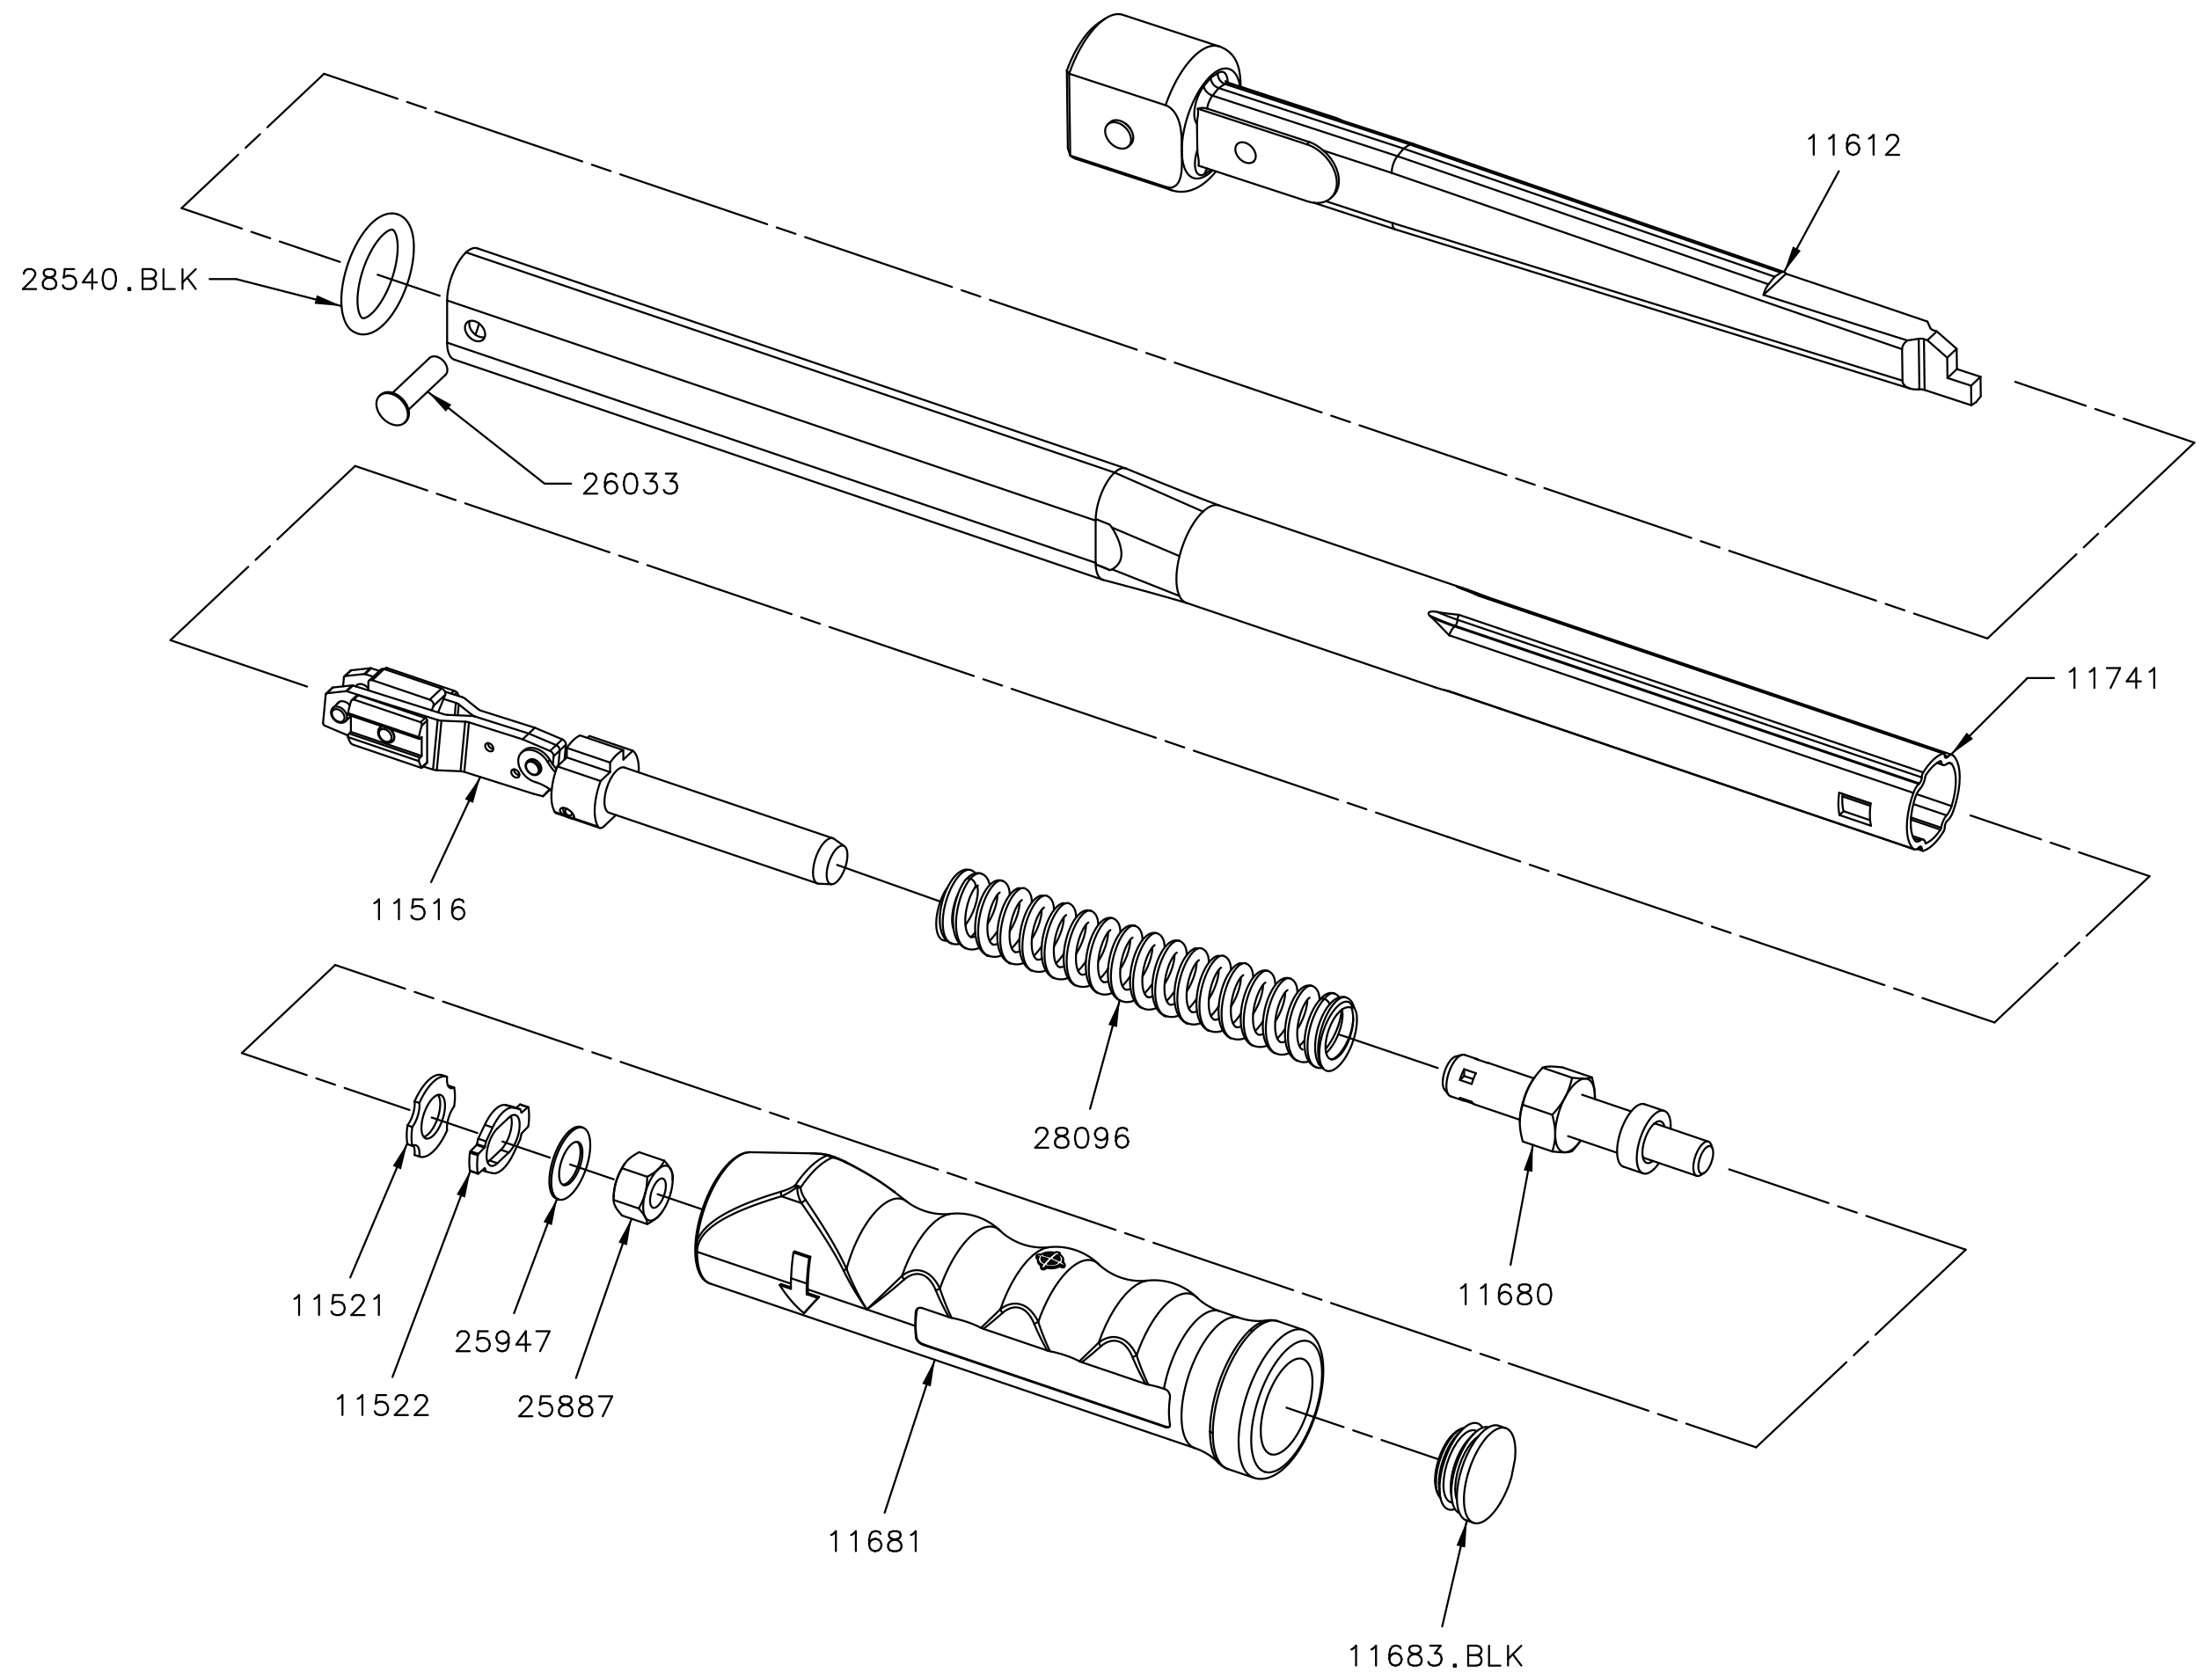

11152 - TH MDL 200 'P' TYPE FEMALE 14 x 18mm

11152 - TH MDL 200 'P' TYPE FEMALE 14 x 18mm

11516	1	TRANSVERSE LINK ASSY PROFESSIONAL
11521	1	SHAPED WASHER
11522	1	END STOP
11612	1	MDL200 LEVER ARM FEMALE T/H 14 x 18mm
11680	1	ADJUSTING NUT AND SCREW P TYPE THREADED END
11681	1	HANDLE P TYPE PRESS ON
11682	1	SOCKET 13mm AF FOR P TYPE PROFESSIONAL ADJUSTING
11683.BLK	1	END CAP DOMED P TYPE PROF BLACK
11741	1	MDL200 BODY TUBE
25887	1	HEX.NUT.M8 H.TEN.
25947	1	WASHER .39/.395 x .65 x .018 REF SR 126J
26033	1	PIVOT PIN TES 3487
28096	1	COMP. SPRING FOR TW MACHANISM
28540.BLK	1	O RING BLACK VITON BS208
Part No	Qty	Description