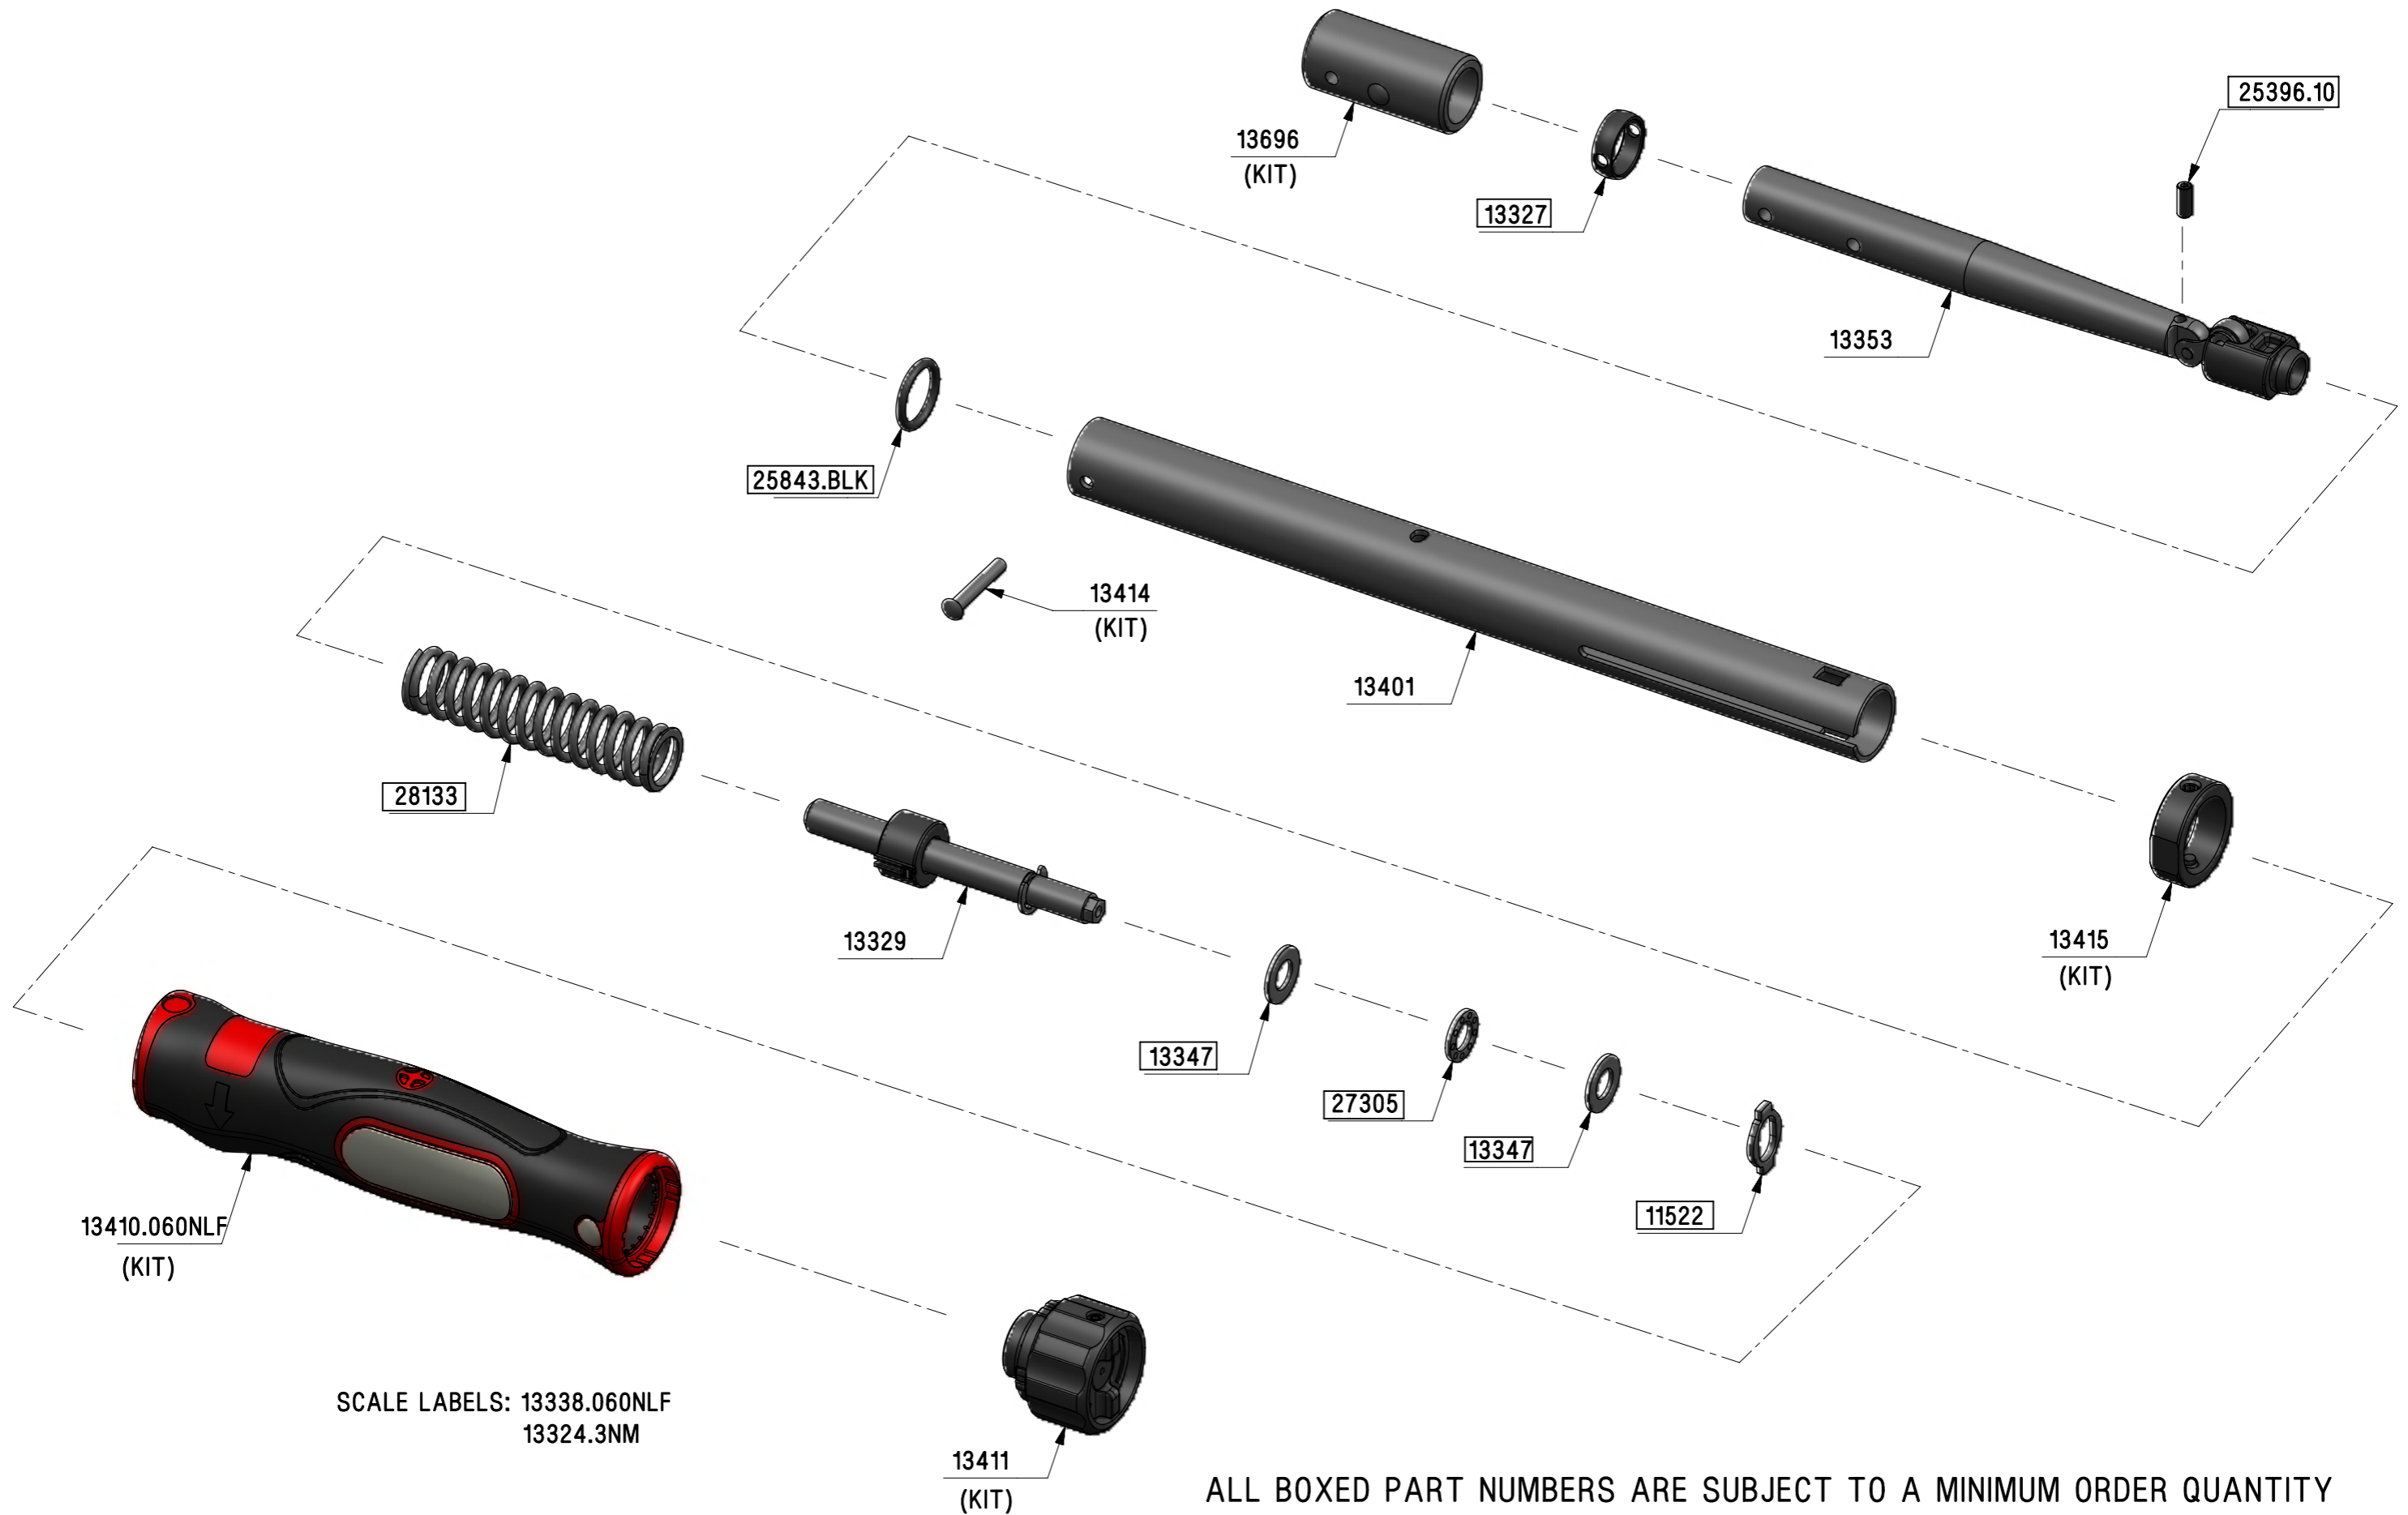

# 13667 - TW TT FTH 60 9X12 FEMALE END - N.m/lbf.ft - SPARES LISTING

ISSUE 2  
12AUG14  
ECN-005976

ALL BOXED PART NUMBERS ARE SUBJECT TO A MINIMUM ORDER QUANTITY